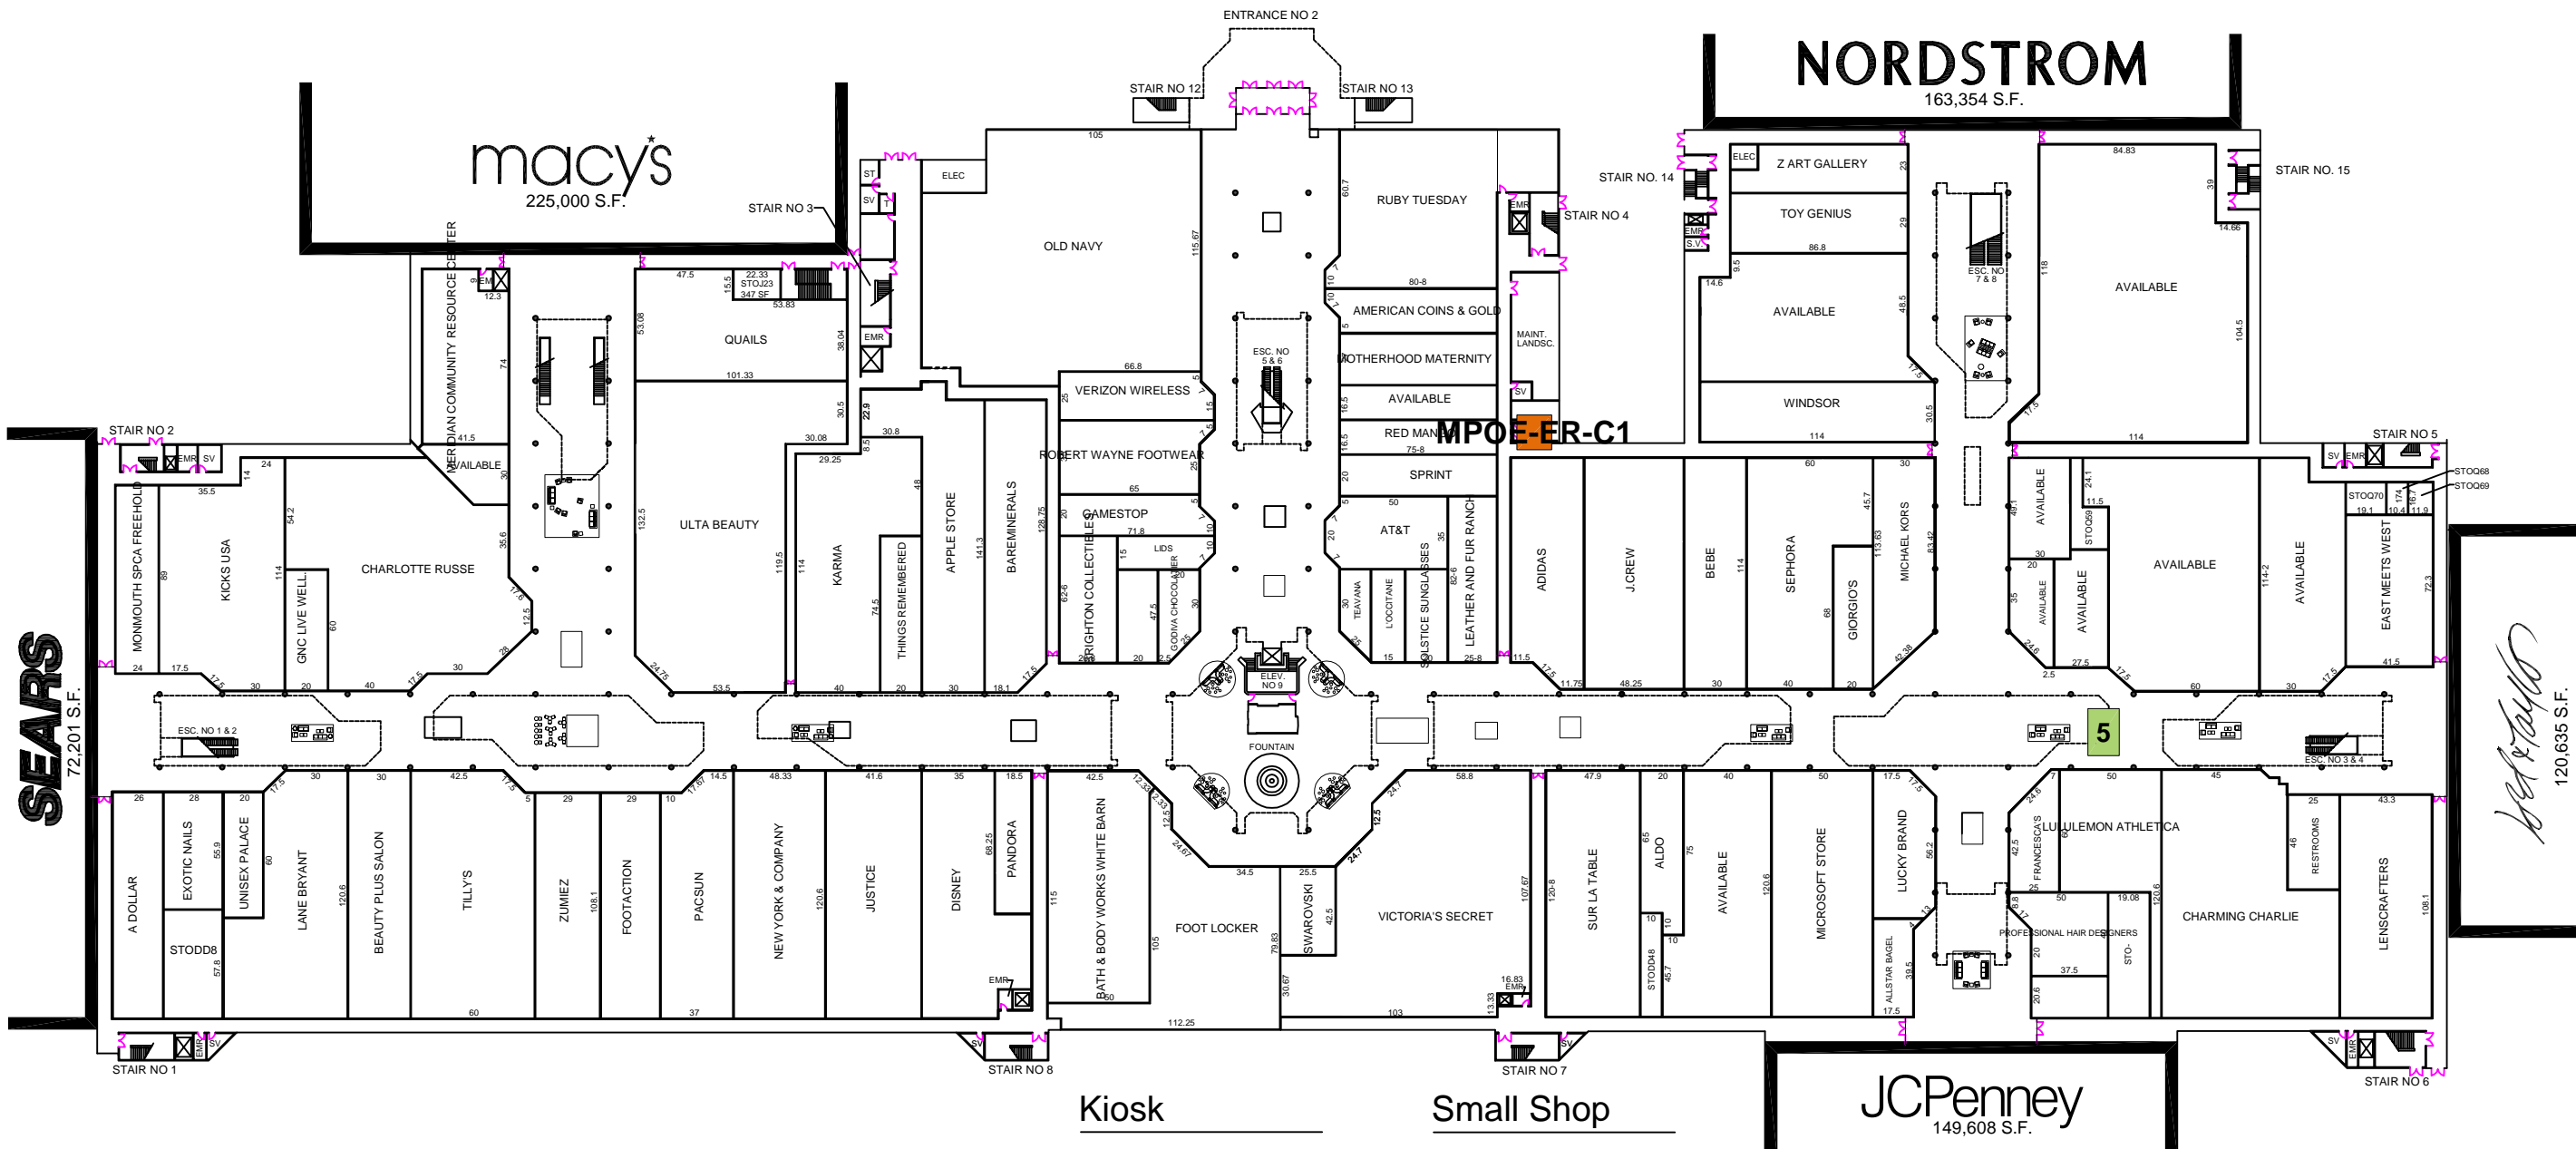

- New Network MDFs
- Existing Network MDFs
- New Network IDF
- Existing Network IDF
- New Network MPOE
- Existing Network MPOE
- Existing Multimode Fiber
- New Multimode Fiber
- Existing Singlemode Fiber
- New Singlemode Fiber
- Existing Interior Conduit
- New Interior Conduit
- Existing Exterior Conduit
- New Exterior Conduit

- New Digital Directory
- Existing Digital Directory

Kiosk

Small Shop

JCPenney
149,608 S.F.

B&B
120,635 S.F.

-w
-w

visit our web site at
www.macerich.com

FIRST LEVEL
LEASE PLAN

-  New Digital Directory
-  Existing Digital Directory

visit our web site at
www.macerich.com

SECOND LEVEL
LEASE PLAN

Belk & Taylor
120,635 S.F.