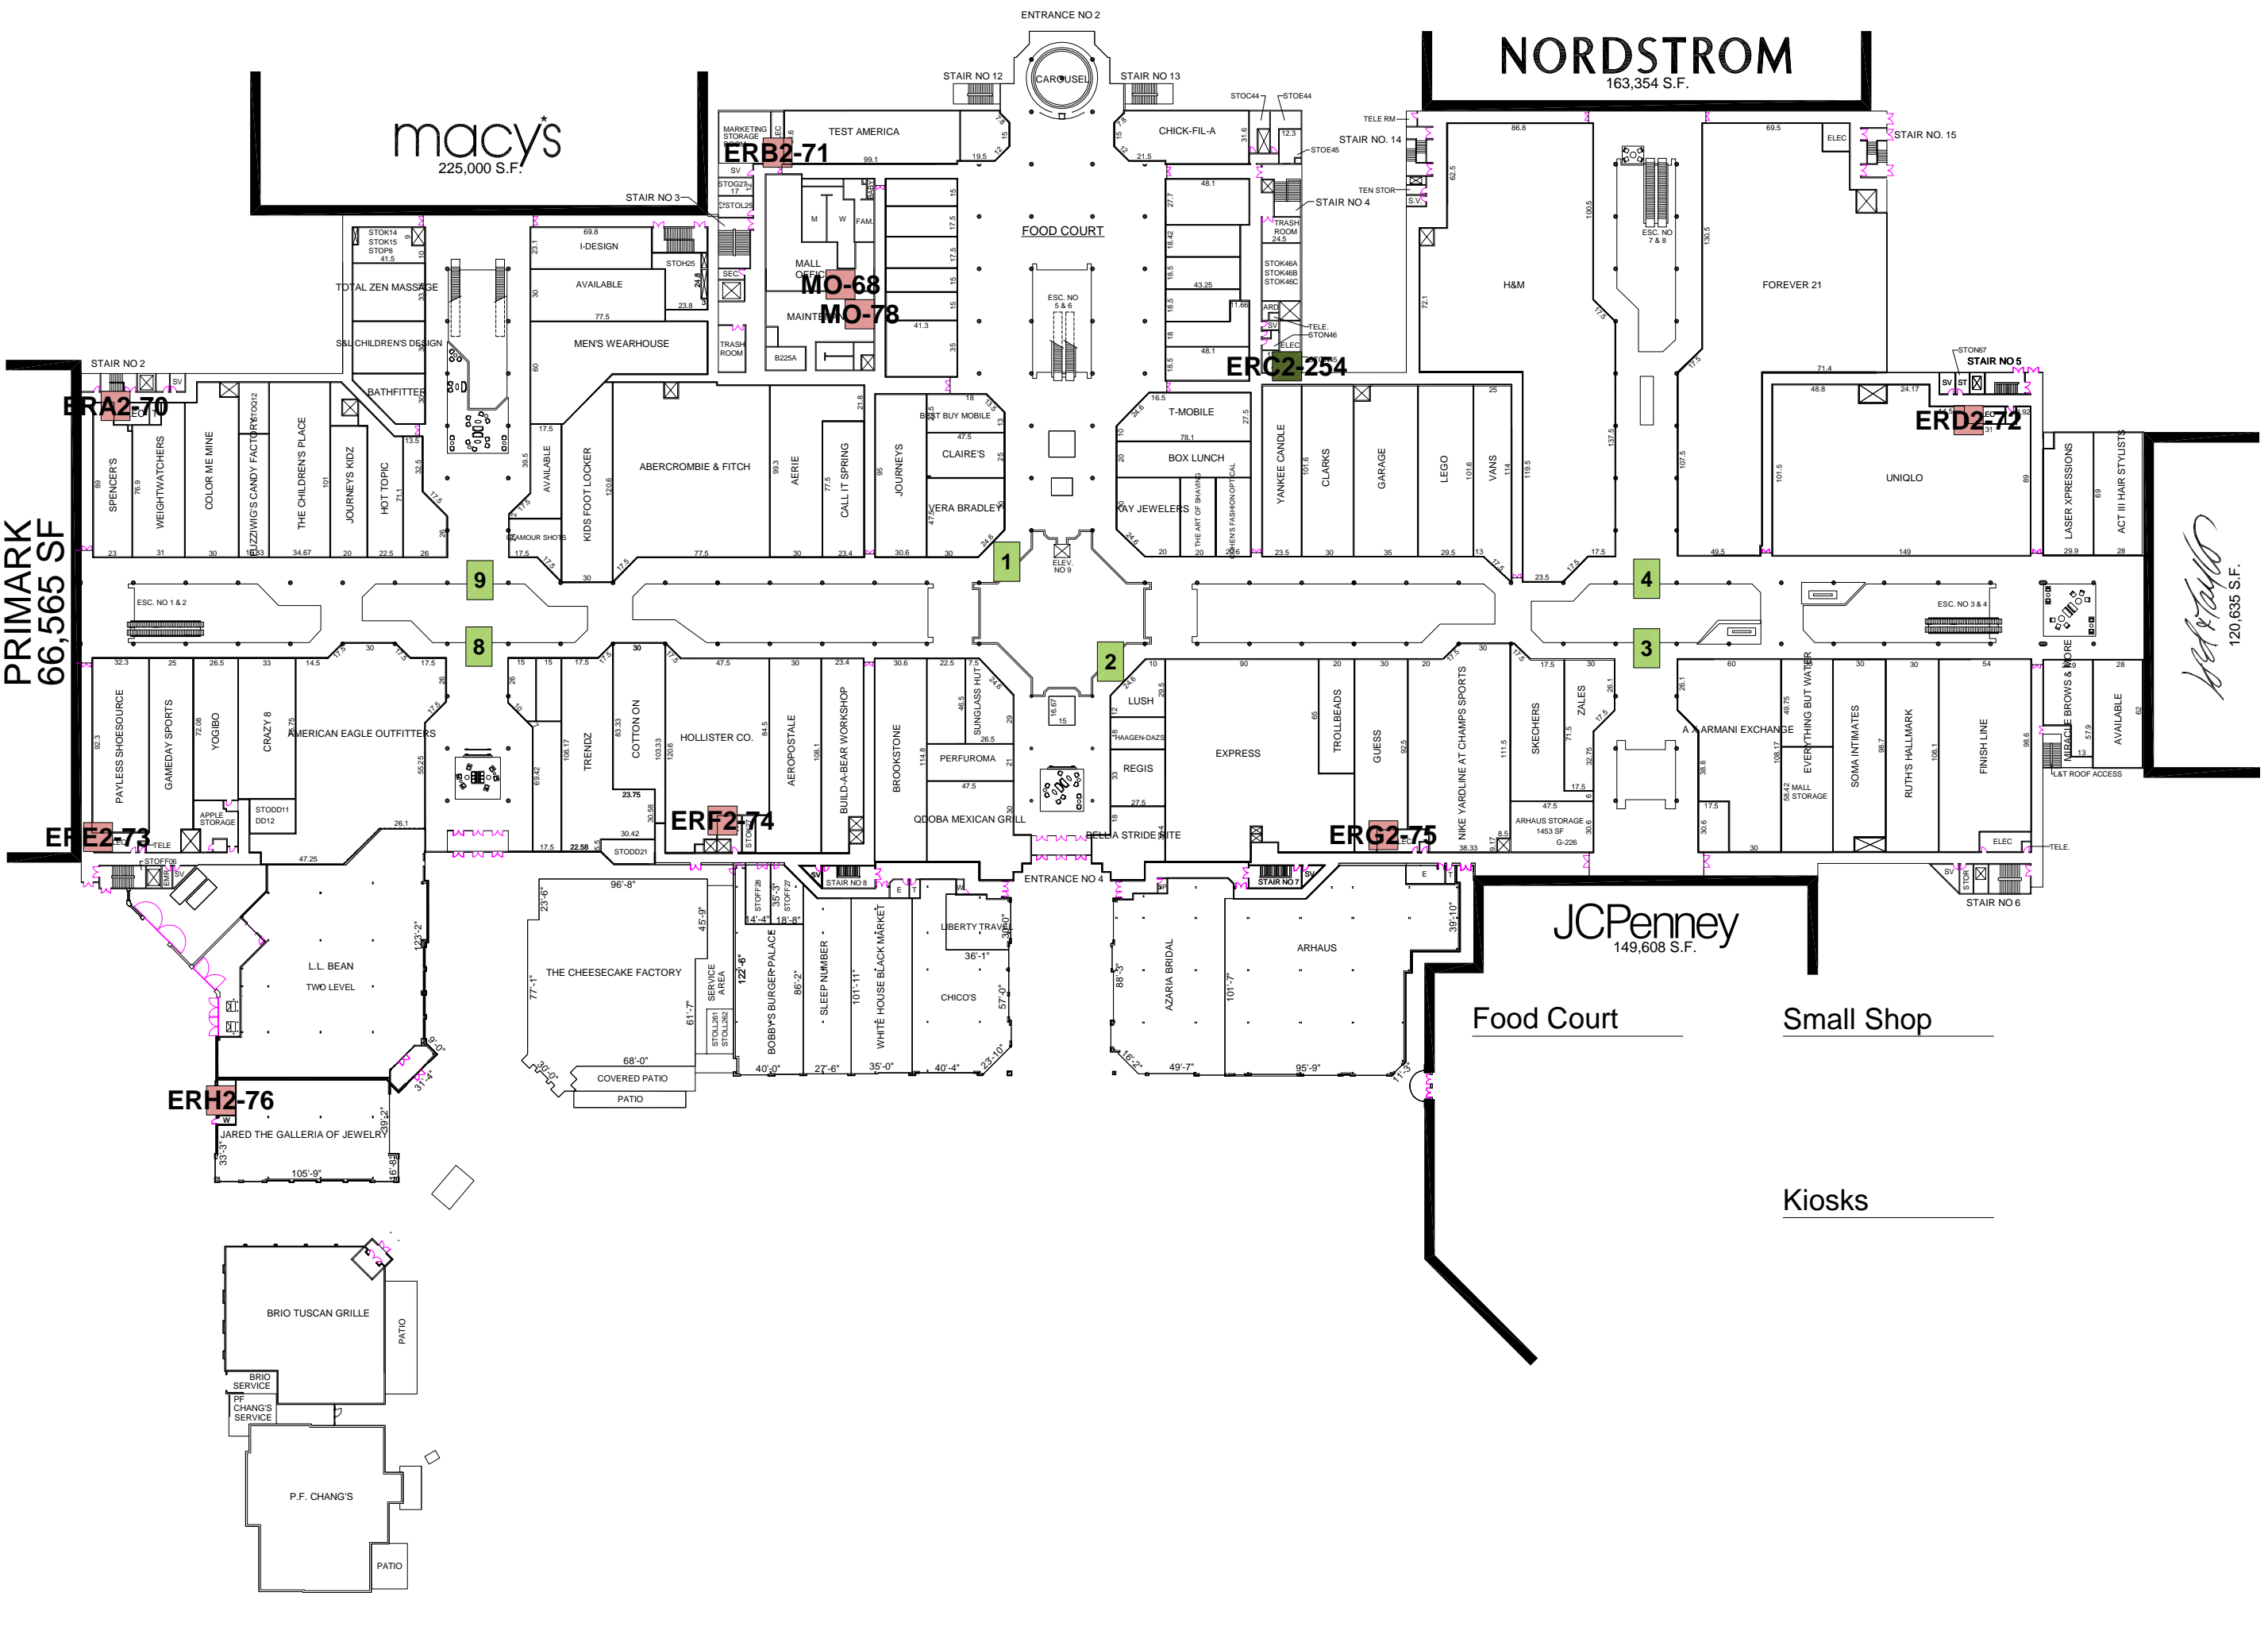

- New Digital Directory
- Existing Digital Directory

Kiosk

Small Shop

JCPenney
149,608 S.F.

B&B
120,635 S.F.

-w
-w

visit our web site at
www.macerich.com

FIRST LEVEL
LEASE PLAN

NORTH

-  New Network MDFs
-  Existing Network MDFs
-  New Network IDF's
-  Existing Network IDF's
-  New Network MPOE
-  Existing Network MPOE
-  Existing Multimode Fiber
-  New Multimode Fiber
-  Existing Singlemode Fiber
-  New Singlemode Fiber
-  Existing Interior Conduit
-  New Interior Conduit
-  Existing Exterior Conduit
-  New Exterior Conduit

-  New Digital Directory
-  Existing Digital Directory

visit our web site at
www.macerich.com

SECOND LEVEL
LEASE PLAN

Belk & Taylor
120,635 S.F.